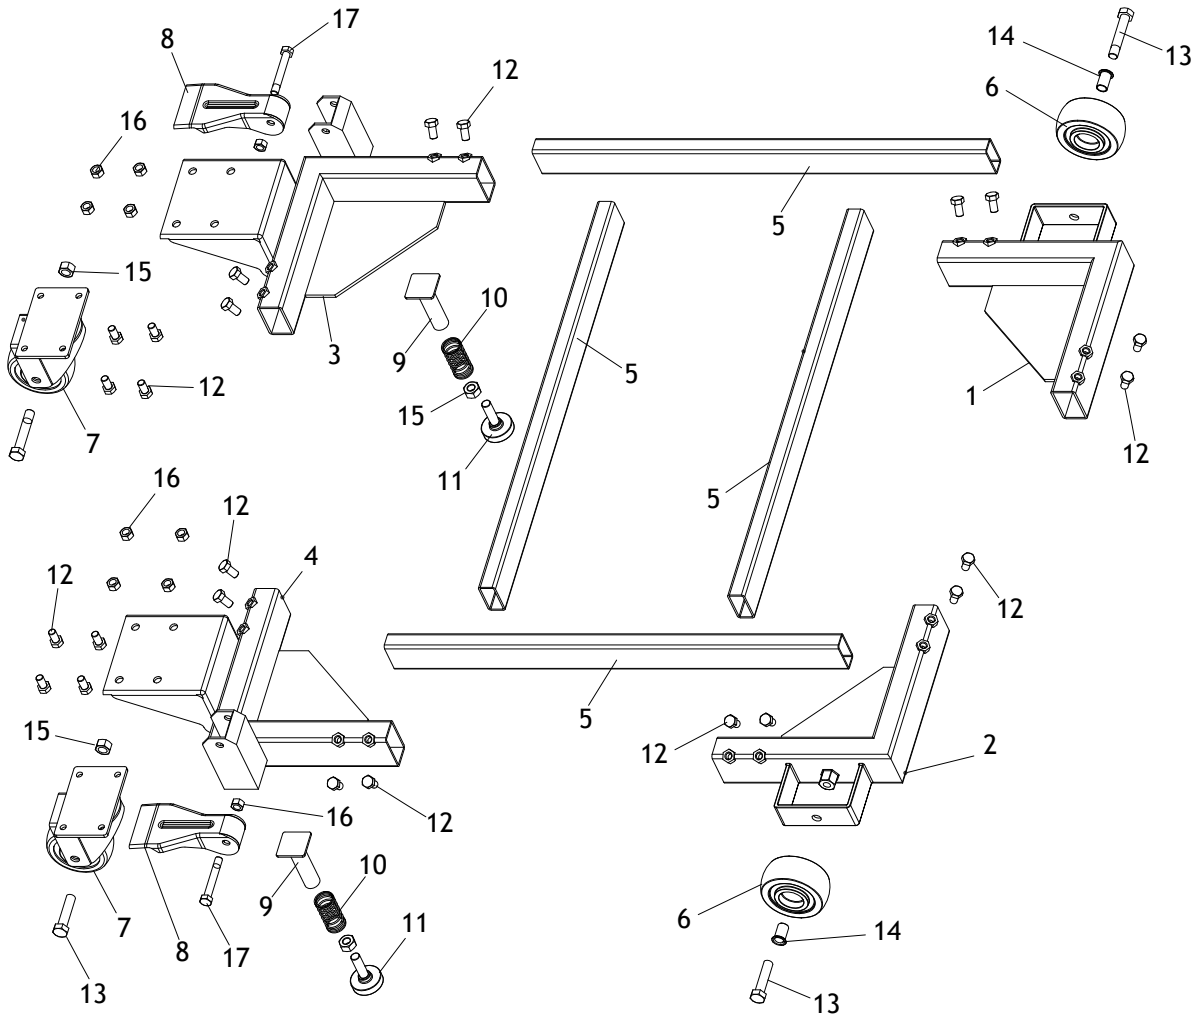

D4666 Parts Breakdown & List

REF	PART #	DESCRIPTION
1	XD4666001	LEFT REAR CORNER BRACKET
2	XD4666002	RIGHT REAR CORNER BRACKET
3	XD4666003	LEFT FRONT CORNER BRACKET
4	XD4666004	RIGHT FRONT CORNER BRACKET
5	XD4666005	RAIL 21"
6	XD4666006	CASTER, 3" FIXED
7	XD4666007	CASTER, 3" SWIVEL
8	XD4666008	FOOT PEDAL
9	XD4666009	FOOT PEDAL PLUNGER

REF	PART #	DESCRIPTION
10	XD4666010	COMPRESSION SPRING 22 X 1.5 X 61
11	XD4666011	ADJUSTABLE FOOT M10-1.5 X 30
12	XD4666012	HEX BOLT M8-1.25 X 16
13	XD4666013	SHOULDER BOLT M10-1.5 X 14, 10 X 55
14	XD4666014	WHEEL BEARING SLEEVE
15	XD4666015	HEX NUT M10-1.5
16	XD4666016	LOCK NUT M8-1.25
17	XD4666017	SHOULDER BOLT M8-1.25 X 8, 8 X 50