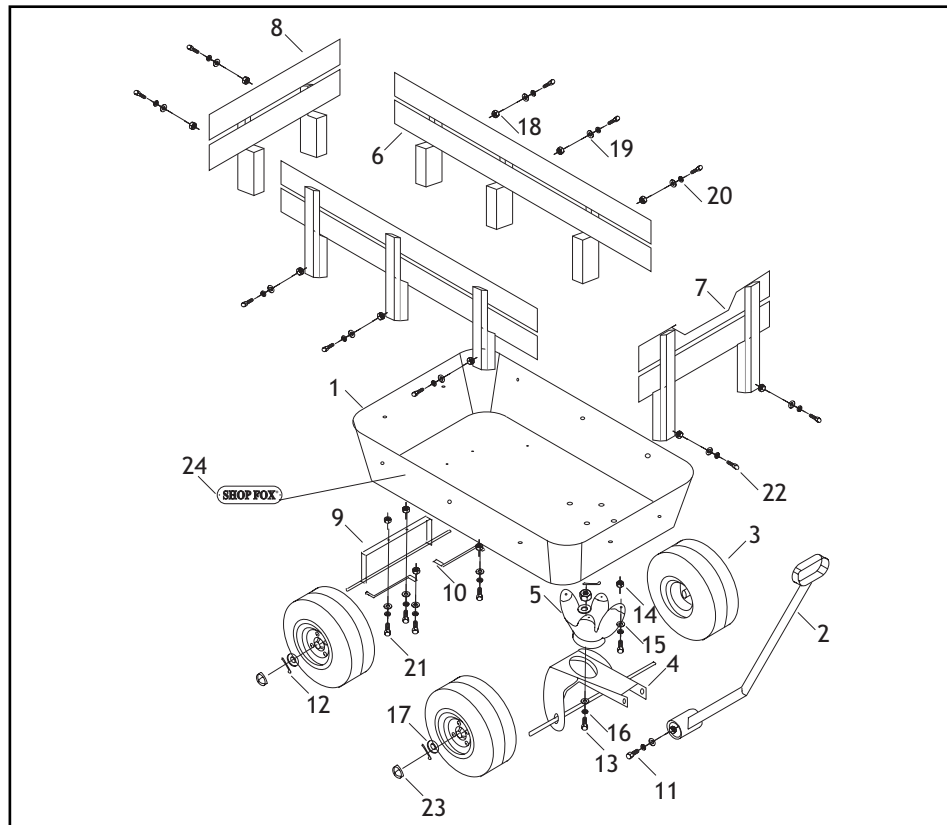

# D3244 Parts Diagram

REF	PART #	DESCRIPTION
1	XD3244001	WAGON BED
2	XD3244002	HANDLE
3	XD3244003	WHEEL
4	XD3244004	STEERING AXLE
5	XD3244005	STEERING MOUNT
6	XD3244006	WOOD SIDE PANEL
7	XD3244007	WOOD FRONT PANEL
8	XD3244008	WOOD REAR PANEL
9	XD3244009	REAR AXLE ASSEMBLY
10	XD3244010	REAR AXLE BRACE
11	XD3244011	BUTTON HEAD SCR M6-1 X 75
12	XD3244012	COTTER PIN
13	XD3244013	SPECIAL BOLT M10-1.5 X20
14	XPNO2M	HEX NUT M10-1.5
15	XPWO6M	FLAT WASHER 12MM
16	XPLW06M	LOCK WASHER 10MM
17	XPWO8M	FLAT WASHER 16MM
18	XPNO1M	HEX NUT M6-1
19	XPWO3M	FLAT WASHER 6MM
20	XPLW03M	LOCK WASHER 6MM
21	XPFH38M	FLAT HEAD SCREW M6-1 X 16
22	XD3244022	BUTTON HEAD SCR M6-1 X 45
23	XD3244023	AXLE CAP
24	XD3244024	SHOP FOX LOGO STICKER