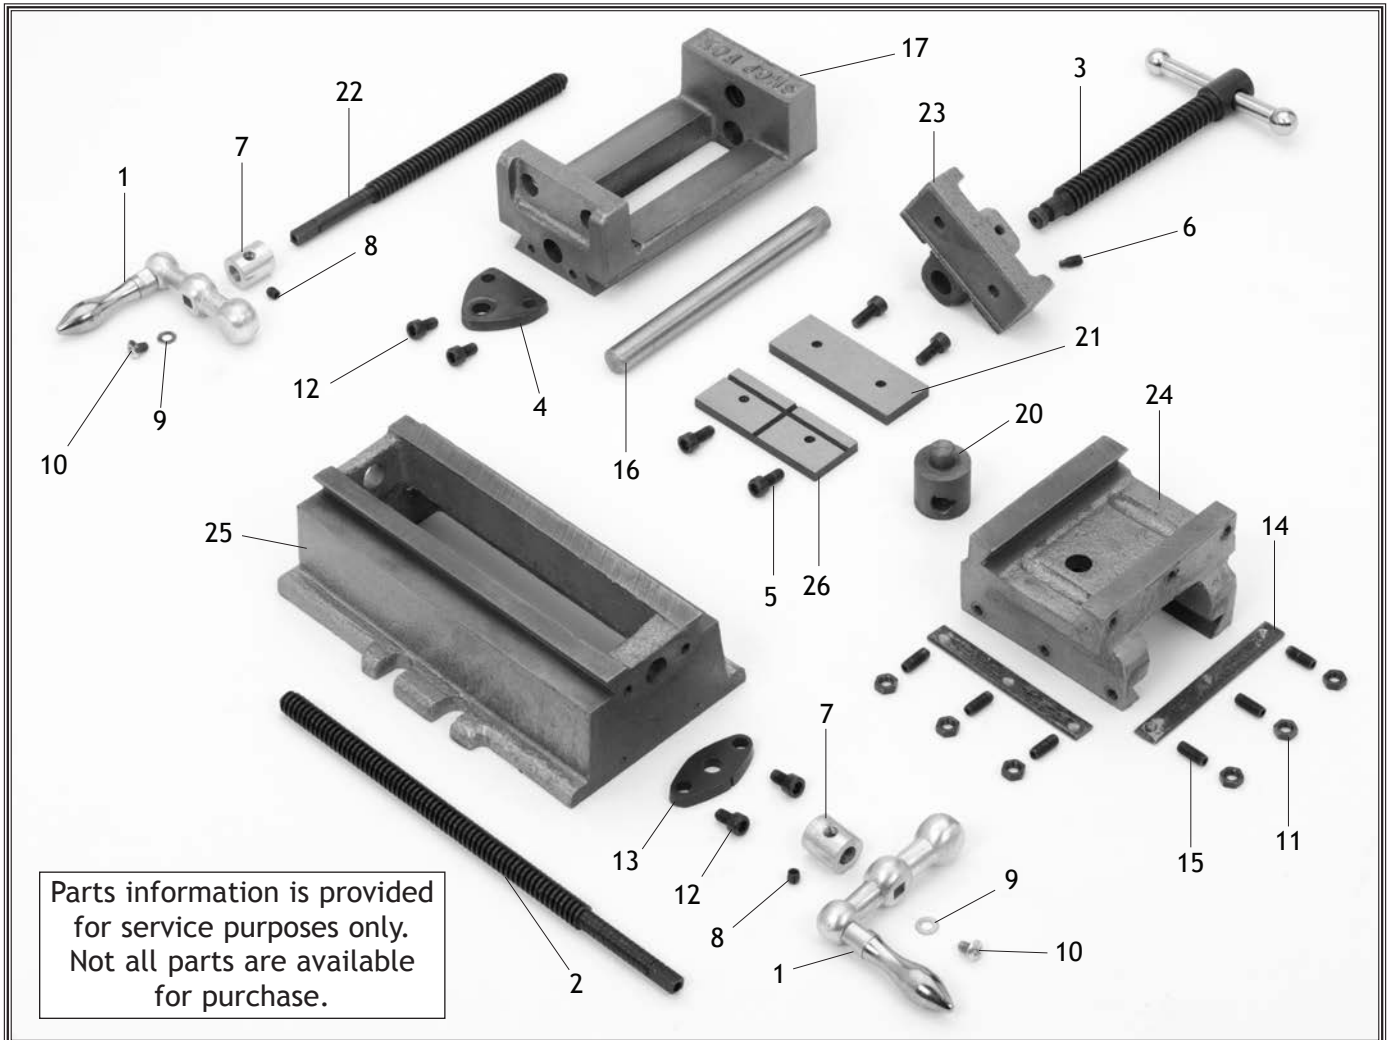

# Model D2730/D2731 3" & 4" Cross Sliding Vise Parts Information

Phone #: (360) 734-3482 • Online Tech Support: tech-support@shopfox.biz • Web: www.shopfox.biz

Parts information is provided for service purposes only. Not all parts are available for purchase.

REF	PART #	DESCRIPTION
1	XD2730001	BALL HANDLE ASSEMBLY
2	XD2730002	LONGITUDINAL LEADSCREW 10-1/4
3	XD2730003	WISE LEADSCREW W/HANDLE ASSY
4	XD2730004	CROSS LEADSCREW END BRACKET
5	XPCAP25M	CAP SCREW M6-1 X 12
6	XD2730006	DOG POINT SET SCREW M6-1 X 8
7	XD2730007	LEADSCREW LOCK COLLAR
8	XPSS02M	SET SCREW M6-1 X 6
9	XPW03M	FLAT WASHER 6MM
10	XPS09M	PHLP HD SCR M5-.8 x 10
11	XPNO1M	HEX NUT M6-1
12	XPCAP25M	CAP SCREW M6-1 X 12
13	XD2730013	LONG. LEADSCREW END BRACKET
14	XD2730014	GIB

REF	PART #	DESCRIPTION
15	XPSS25M	SET SCREW M6-1 X 20
16	XD2730016	WISE SUPPORT ROD
17	XD2730017	FIXED VISE CASTING (D2730)
17	XD2731017	FIXED VISE CASTING (D2731)
20	XD2730020	LONGITUDINAL LEADSCREW NUT
21	XD2730021	SMOOTH VISE FACE (D2730)
21	XD2731021	SMOOTH VISE FACE (D2731)
22	XD2730022	CROSS LEADSCREW
23	XD2730023	MOVABLE VISE CASTING (D2730)
23	XD2731023	MOVABLE VISE CASTING (D2731)
24	XD2730024	CROSS SLIDE CASTING
25	XD2730025	BASE CASTING
26	XD2730026	SLOTTED VISE FACE (D2730)
26	XD2731026	SLOTTED VISE FACE (D2731)