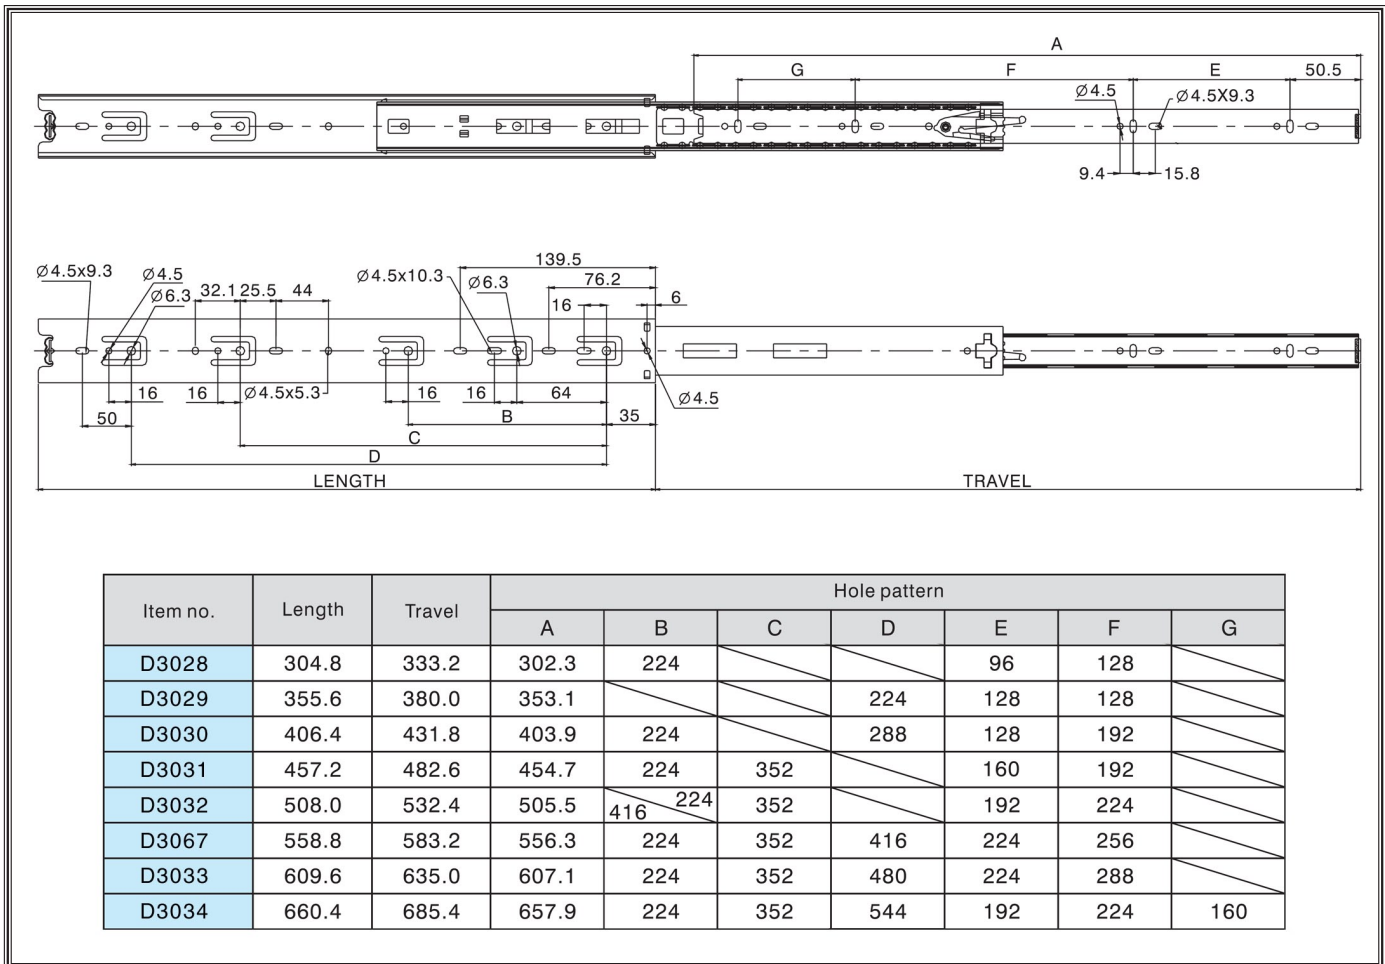

Models D3028-34, D3067

Full Extension Drawer Slides

Phone #: (360) 734-3482 • Online Tech Support: tech-support@shopfox.biz • Web: www.shopfox.biz

D3028 12" Drawer Slide
D3029 14" Drawer Slide
D3030 16" Drawer Slide

D3031 18" Drawer Slide
D3032 20" Drawer Slide
D3067 22" Drawer Slide

D3033 24" Drawer Slide
D3034 26" Drawer Slide

COPYRIGHT © NOVEMBER, 2010 BY WOODSTOCK INTERNATIONAL, INC.

WARNING: NO PORTION OF THIS MANUAL MAY BE REPRODUCED IN ANY SHAPE OR FORM WITHOUT