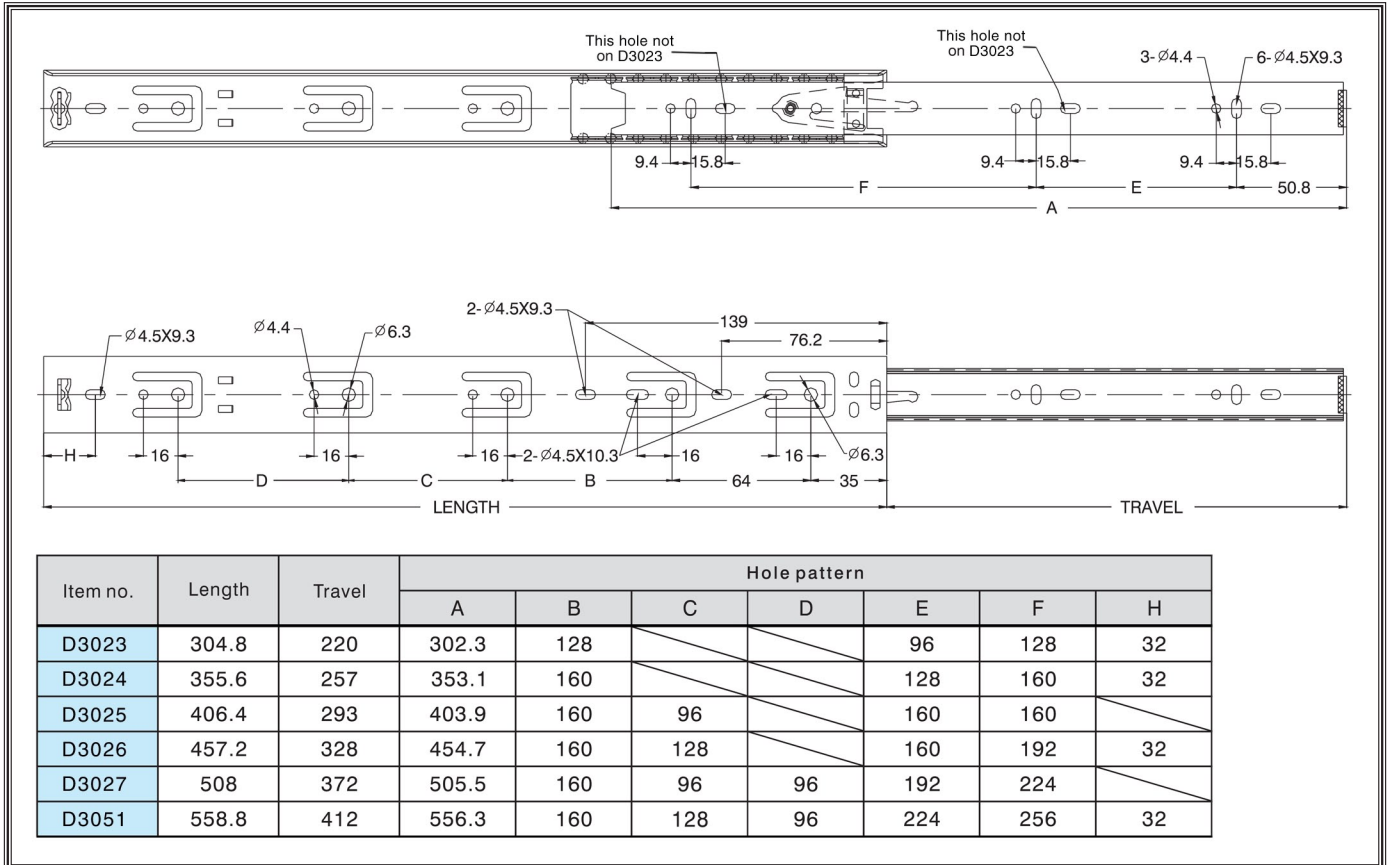

COPYRIGHT © NOVEMBER, 2010 BY WOODSTOCK INTERNATIONAL, INC.

WARNING: NO PORTION OF THIS MANUAL MAY BE REPRODUCED IN ANY SHAPE OR FORM WITHOUT

THE WRITTEN APPROVAL OF WOODSTOCK INTERNATIONAL, INC.

#13489TR

Printed in China